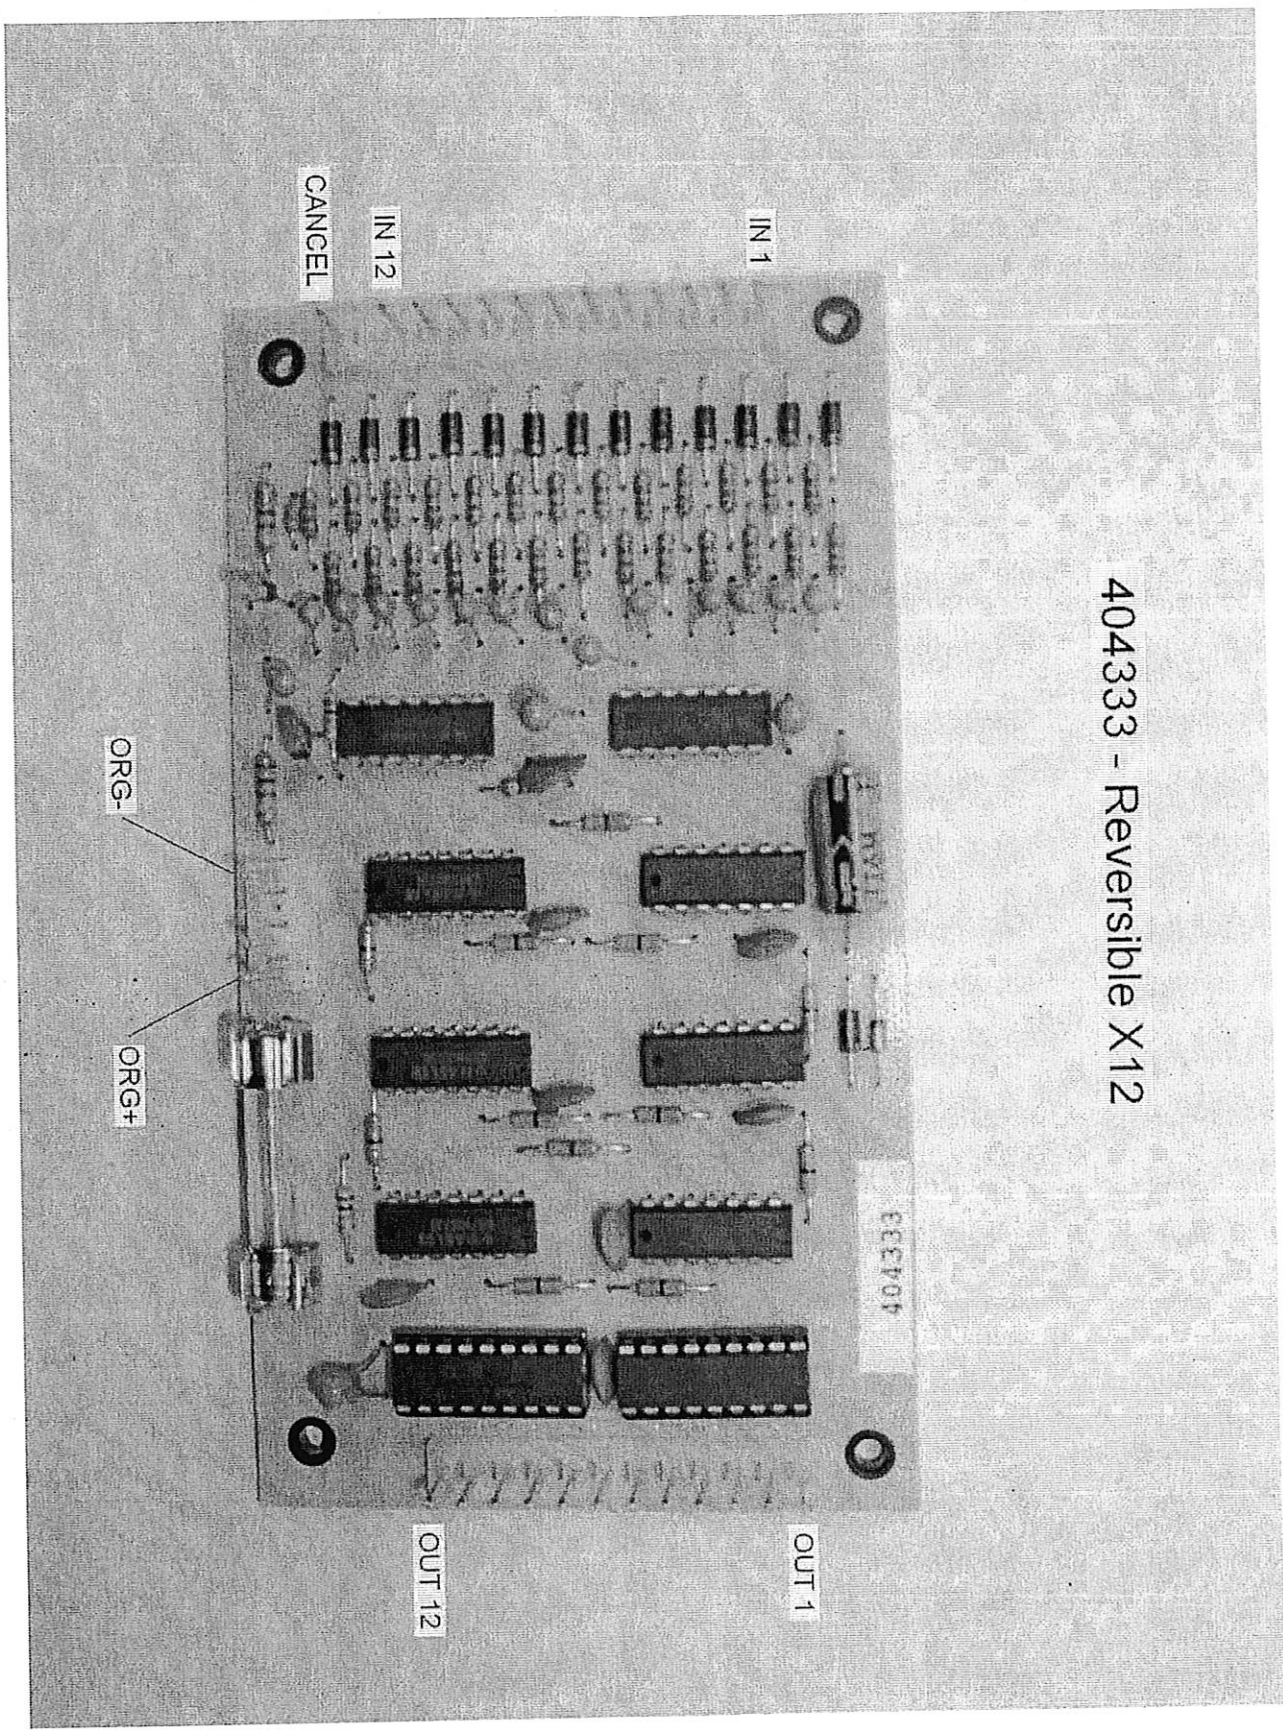

WIRING INFORMATION

404333 REVERSIBLE X 12

404333 - Reversible X12

IN 1

IN 12

CANCEL

ORG-

ORG+

404333

OUT 1

OUT 12