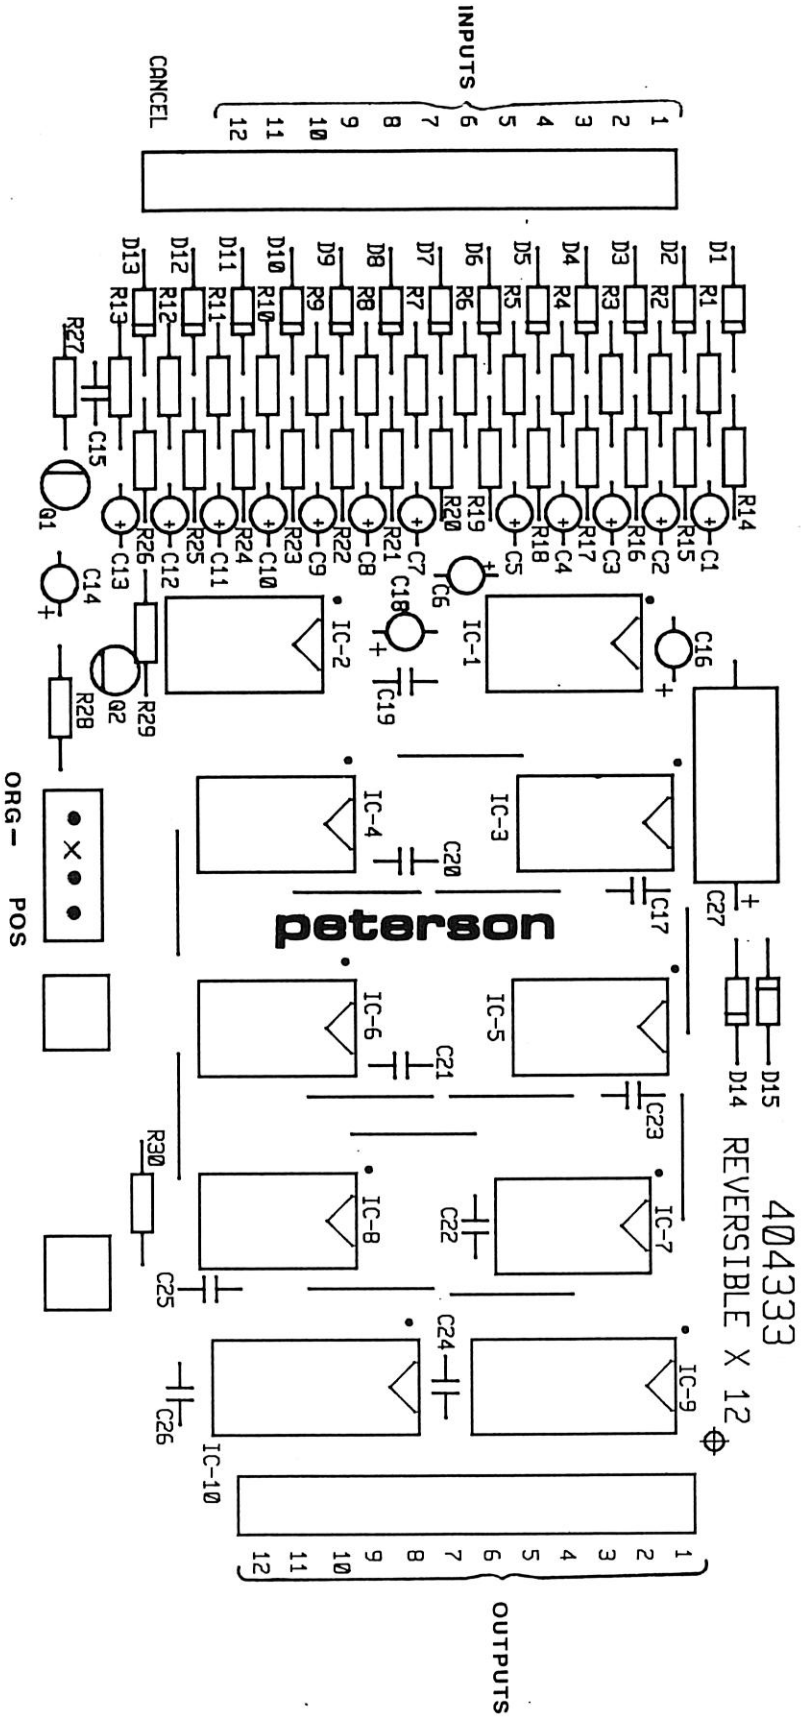

WIRING INFORMATION

404333 REVERSIBLE X 12

404333 - Reversible X12

IN 1

IN 12

CANCEL

ORG-

ORG+

404333

OUT 1

OUT 12